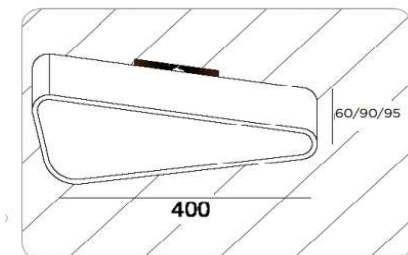

Dimension diagram