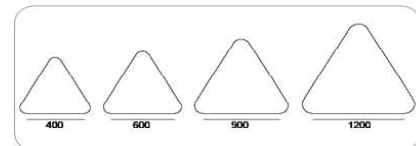

Dimension diagram